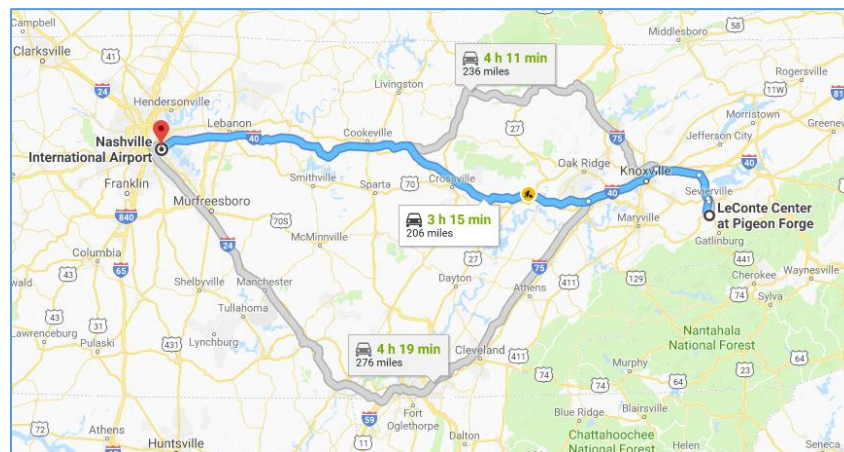

# Airport Information

From the **McGhee Tyson Airport** in Knoxville to the *LeConte Conference Center* in Pigeon Forge is a 35 mile drive taking approximately 55 minutes travel time.

From the **Nashville International Airport** to the *LeConte Conference Center* in Pigeon Forge is a 210 mile drive taking approximately 3.5 hours travel time.

Additionally, Nashville is in the Central Time Zone while Pigeon Forge is in the Eastern Time Zone. Travelers from Nashville to Pigeon Forge will lose an hour due to the time change, which should be noted when deciding on flights and travel time for arrivals and departures.