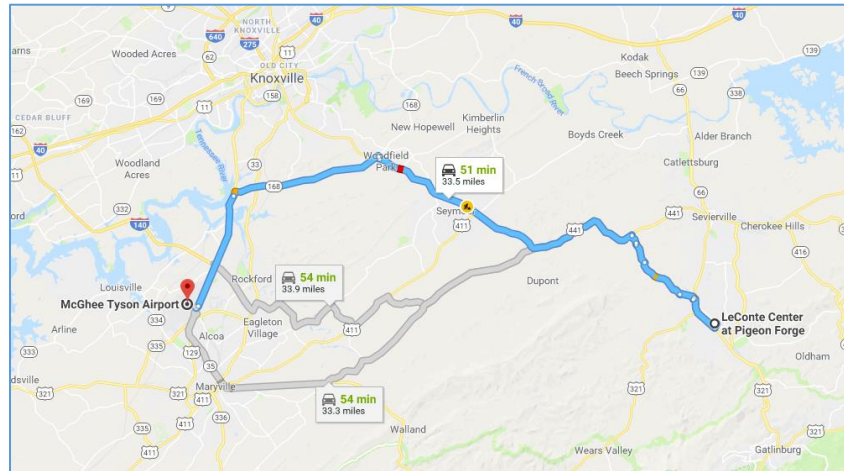

# Airport Information

From the **McGhee Tyson Airport** in Knoxville to the *LeConte Conference Center* in Pigeon Forge is a 35 mile drive taking approximately 55 minutes travel time.

From the **Nashville International Airport** to the *LeConte Conference Center* in Pigeon Forge is a 210 mile drive taking approximately 3.5 hours travel time.

Additionally, Nashville is in the Central Time Zone while Pigeon Forge is in the Eastern Time Zone. Travelers from Nashville to Pigeon Forge will lose an hour due to the time change, which should be noted when deciding on flights and travel time for arrivals and departures.